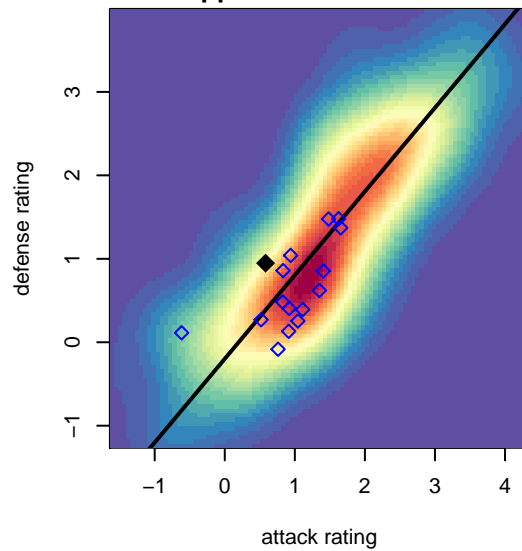

# Crossfire Select Bates G04

Crossfire Select  
 Redmond, WA  
 G04 total strength=1021  
 attack=1.79 defense=2.58  
 fall league = NPSL Div 2 (04) U14  
 spr league = Spr NPSL (04) Div 2 U14

alt names used:  
 Crossfire Select G04 Bates  
 CROSSFIRE SELECT G04 BATES  
 CROSSFIRE SELECT G04 BATES (WA)  
 CFS G04 – Silver – Bates  
 Crossfire Select G04 Bates

Venues played:  
 2017 Bigfoot Silver 2 U14  
 2017 Summer Slam Division 2 Gold/Silver  
 2017 NPSL Division 2 (04) U14  
 2017 Founders Cup G04 Div A  
 2017 Spr NPSL (04) Division 2 U14

**Crossfire Select Bates G04**  
 Dots are actual minus expected GF (blue circles) and GA (red triangles).  
 Blue line is smoothed change in attack strength. Red is smoothed change in defense strength.

**attack and defense variance (black dot)  
relative to other teams  
and top 10 in region**

**attack and defense rating  
relative to others at age  
and all opponents in last 13 months**

**Performance relative to 13 month average**