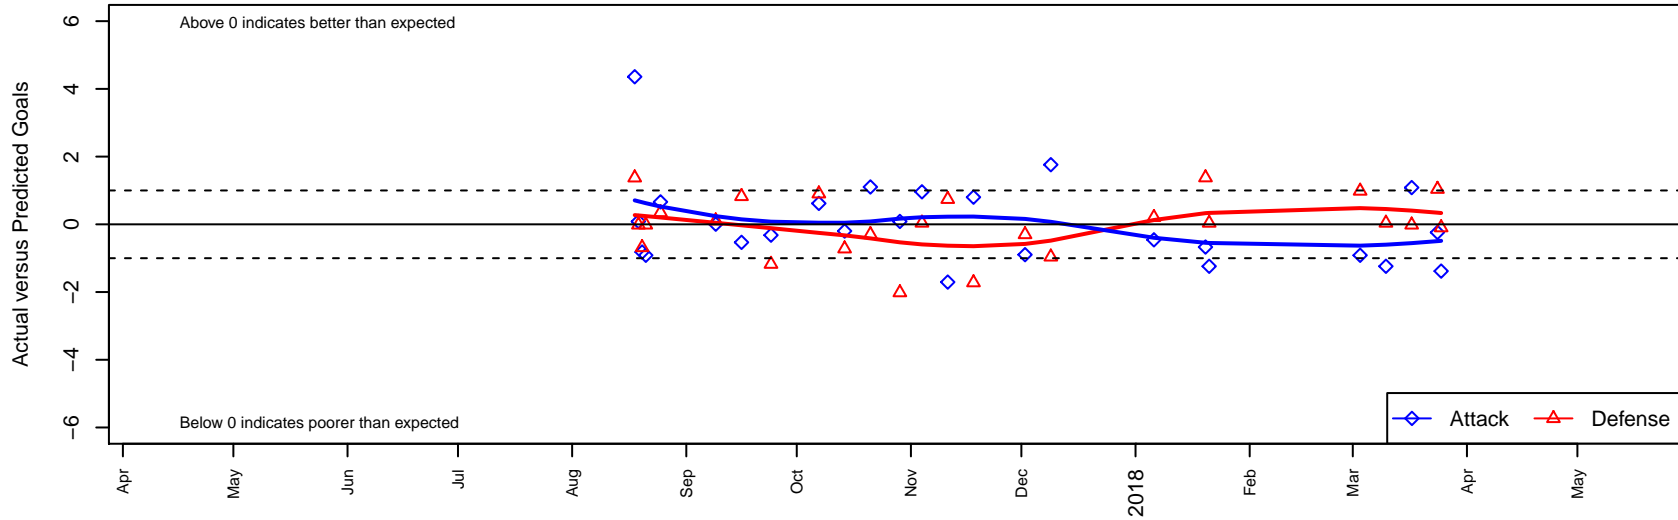

# Crossfire Select Bates G04

Crossfire Select  
 Redmond, WA  
 G04 total strength=1021  
 attack=1.79 defense=2.58  
 fall league = NPSL Div 2 (04) U14  
 spr league = Spr NPSL (04) Div 2 U14

alt names used:  
 Crossfire Select G04 Bates  
 CROSSFIRE SELECT G04 BATES  
 CROSSFIRE SELECT G04 BATES (WA)  
 CFS G04 – Silver – Bates  
 Crossfire Select G04 Bates

Venues played:  
 2017 Bigfoot Silver 2 U14  
 2017 Summer Slam Division 2 Gold/Silver  
 2017 NPSL Division 2 (04) U14  
 2017 Founders Cup G04 Div A  
 2017 Spr NPSL (04) Division 2 U14

**Crossfire Select Bates G04**  
 Dots are actual minus expected GF (blue circles) and GA (red triangles).  
 Blue line is smoothed change in attack strength. Red is smoothed change in defense strength.

**attack and defense variance (black dot)  
relative to other teams  
and top 10 in region**

**attack and defense rating  
relative to others at age  
and all opponents in last 13 months**

**Performance relative to 13 month average**