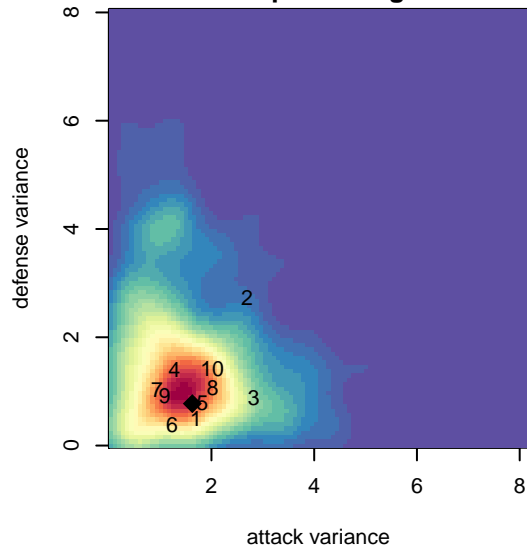

# Crossfire Select Bates G04

Crossfire Select  
 Redmond, WA  
 G04 total strength=1021  
 attack=1.79 defense=2.58  
 fall league = NPSL Div 2 (04) U14  
 spr league = Spr NPSL (04) Div 2 U14

alt names used:  
 Crossfire Select G04 Bates  
 CROSSFIRE SELECT G04 BATES  
 CROSSFIRE SELECT G04 BATES (WA)  
 CFS G04 – Silver – Bates  
 Crossfire Select G04 Bates

Venues played:  
 2017 Bigfoot Silver 2 U14  
 2017 Summer Slam Division 2 Gold/Silver  
 2017 NPSL Division 2 (04) U14  
 2017 Founders Cup G04 Div A  
 2017 Spr NPSL (04) Division 2 U14

**Crossfire Select Bates G04**  
 Dots are actual minus expected GF (blue circles) and GA (red triangles).  
 Blue line is smoothed change in attack strength. Red is smoothed change in defense strength.

**attack and defense variance (black dot)  
relative to other teams  
and top 10 in region**

**attack and defense rating  
relative to others at age  
and all opponents in last 13 months**

**Performance relative to 13 month average**