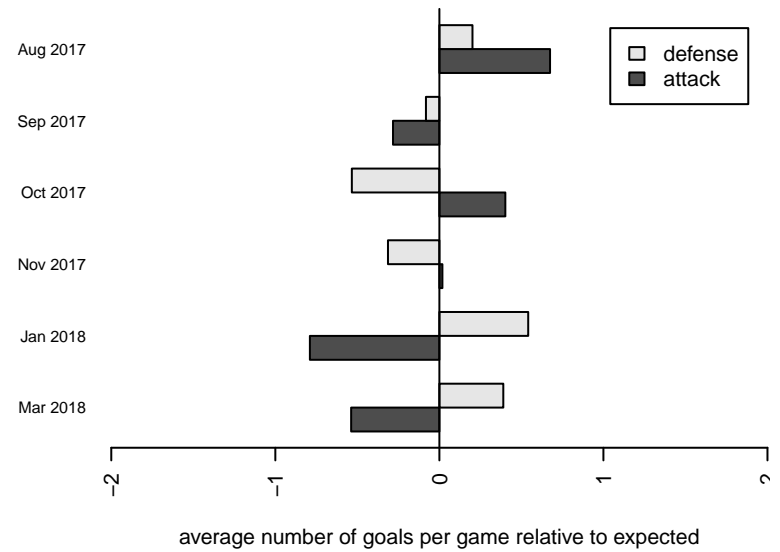

Performance relative to 13 month average