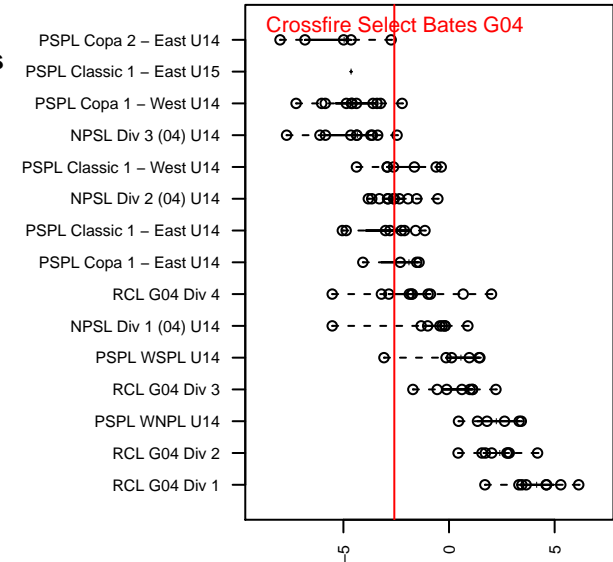

# Crossfire Select Bates G04

Crossfire Select  
 Redmond, WA  
 G04 total strength=1021  
 attack=1.79 defense=2.58  
 fall league = NPSL Div 2 (04) U14  
 spr league = Spr NPSL (04) Div 2 U14

alt names used:  
 Crossfire Select G04 Bates  
 CROSSFIRE SELECT G04 BATES  
 CROSSFIRE SELECT G04 BATES (WA)  
 CFS G04 – Silver – Bates  
 Crossfire Select G04 Bates

Venues played:  
 2017 Bigfoot Silver 2 U14  
 2017 Summer Slam Division 2 Gold/Silver  
 2017 NPSL Division 2 (04) U14  
 2017 Founders Cup G04 Div A  
 2017 Spr NPSL (04) Division 2 U14

**Crossfire Select Bates G04**  
 Dots are actual minus expected GF (blue circles) and GA (red triangles).  
 Blue line is smoothed change in attack strength. Red is smoothed change in defense strength.

**attack and defense variance (black dot)  
relative to other teams  
and top 10 in region**

**attack and defense rating  
relative to others at age  
and all opponents in last 13 months**

**Performance relative to 13 month average**