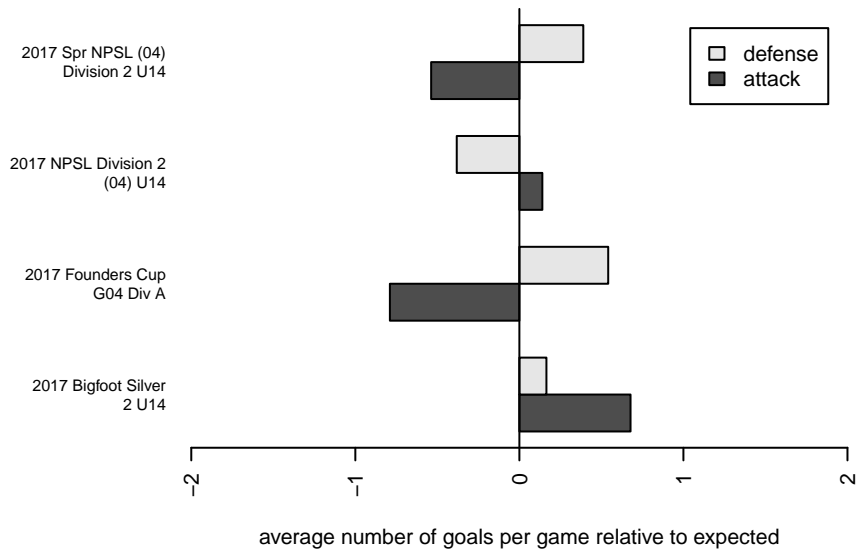

# Crossfire Select Bates G04

Crossfire Select  
 Redmond, WA  
 G04 total strength=1021  
 attack=1.79 defense=2.58  
 fall league = NPSL Div 2 (04) U14  
 spr league = Spr NPSL (04) Div 2 U14

alt names used:  
 Crossfire Select G04 Bates  
 CROSSFIRE SELECT G04 BATES  
 CROSSFIRE SELECT G04 BATES (WA)  
 CFS G04 – Silver – Bates  
 Crossfire Select G04 Bates

Venues played:  
 2017 Bigfoot Silver 2 U14  
 2017 Summer Slam Division 2 Gold/Silver  
 2017 NPSL Division 2 (04) U14  
 2017 Founders Cup G04 Div A  
 2017 Spr NPSL (04) Division 2 U14

**Crossfire Select Bates G04**  
 Dots are actual minus expected GF (blue circles) and GA (red triangles).  
 Blue line is smoothed change in attack strength. Red is smoothed change in defense strength.

**attack and defense variance (black dot)  
relative to other teams  
and top 10 in region**

**attack and defense rating  
relative to others at age  
and all opponents in last 13 months**

**Performance relative to 13 month average**